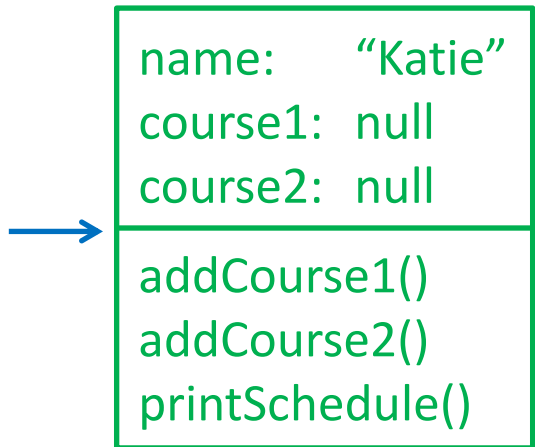

Object References

CSCI 111

Computer Memory

student1

student2

course1

course2

course3